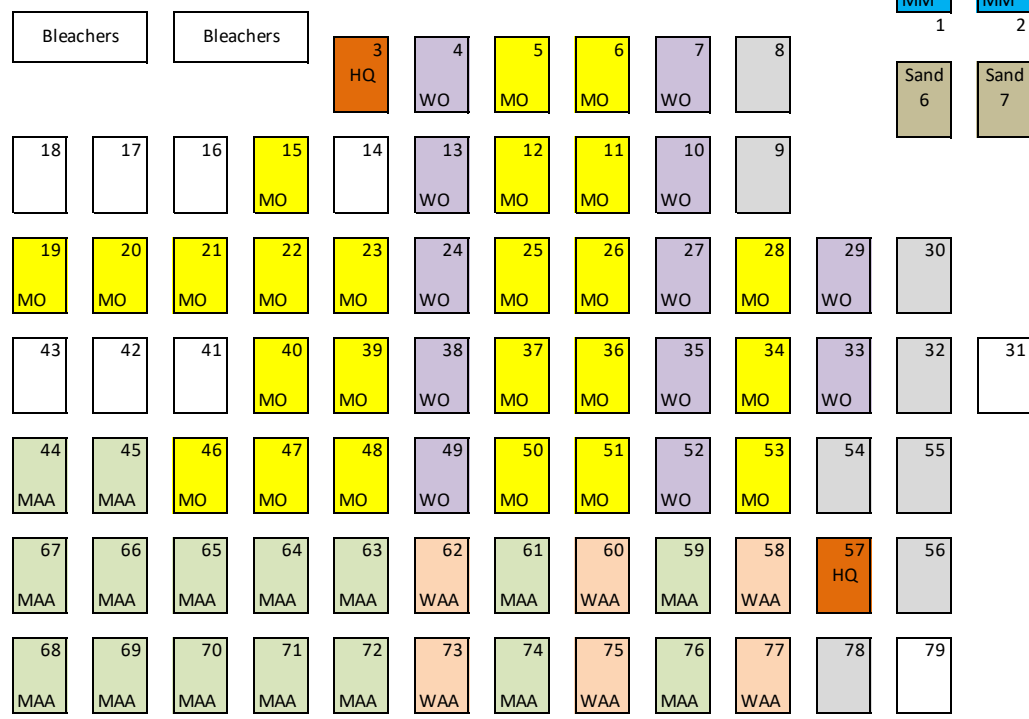

Saturday

KO Field

EZ Field

Galecke Field

CLAYTON AVE

FIK AVE

Walkway to Campground

Walkway to Parking Lot