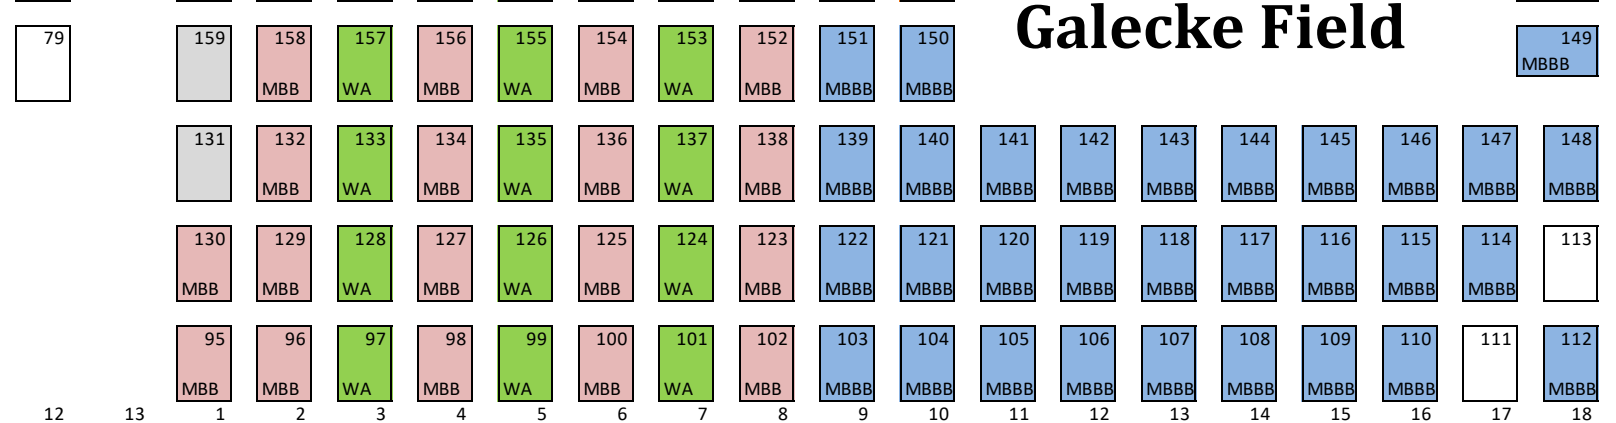

Saturday

KO Field

EZ Field

Galecke Field

CLAYTON AVE

FIK AVE

Walkway to Campground

Walkway to Parking Lot