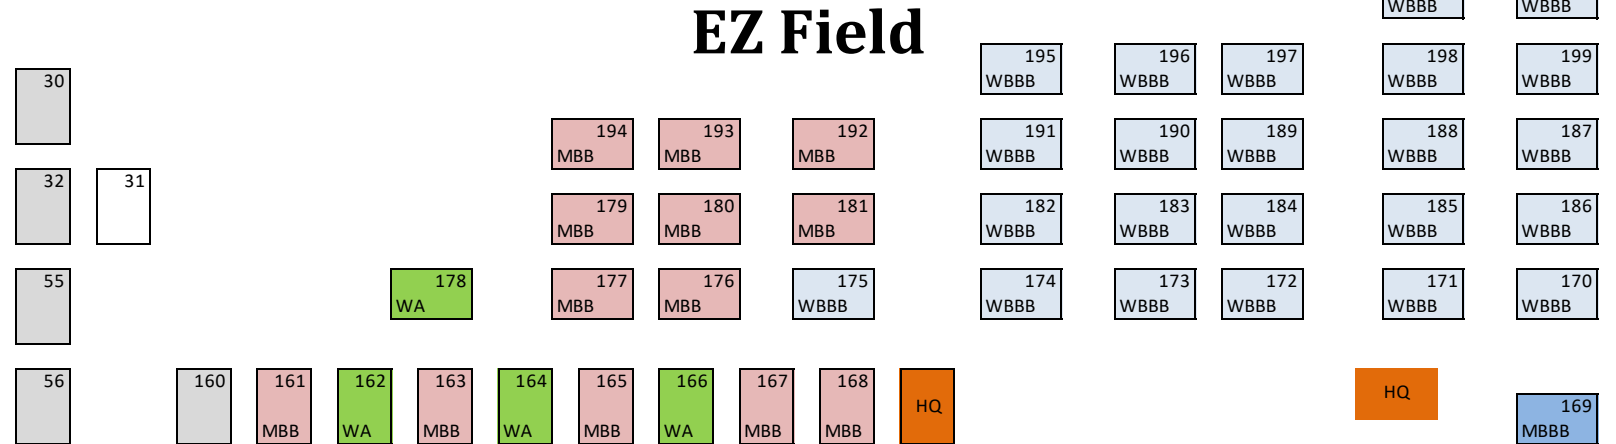

Saturday

KO Field

EZ Field

Galecke Field

CLAYTON AVE

FIK AVE

Walkway to Campground

Walkway to Parking Lot