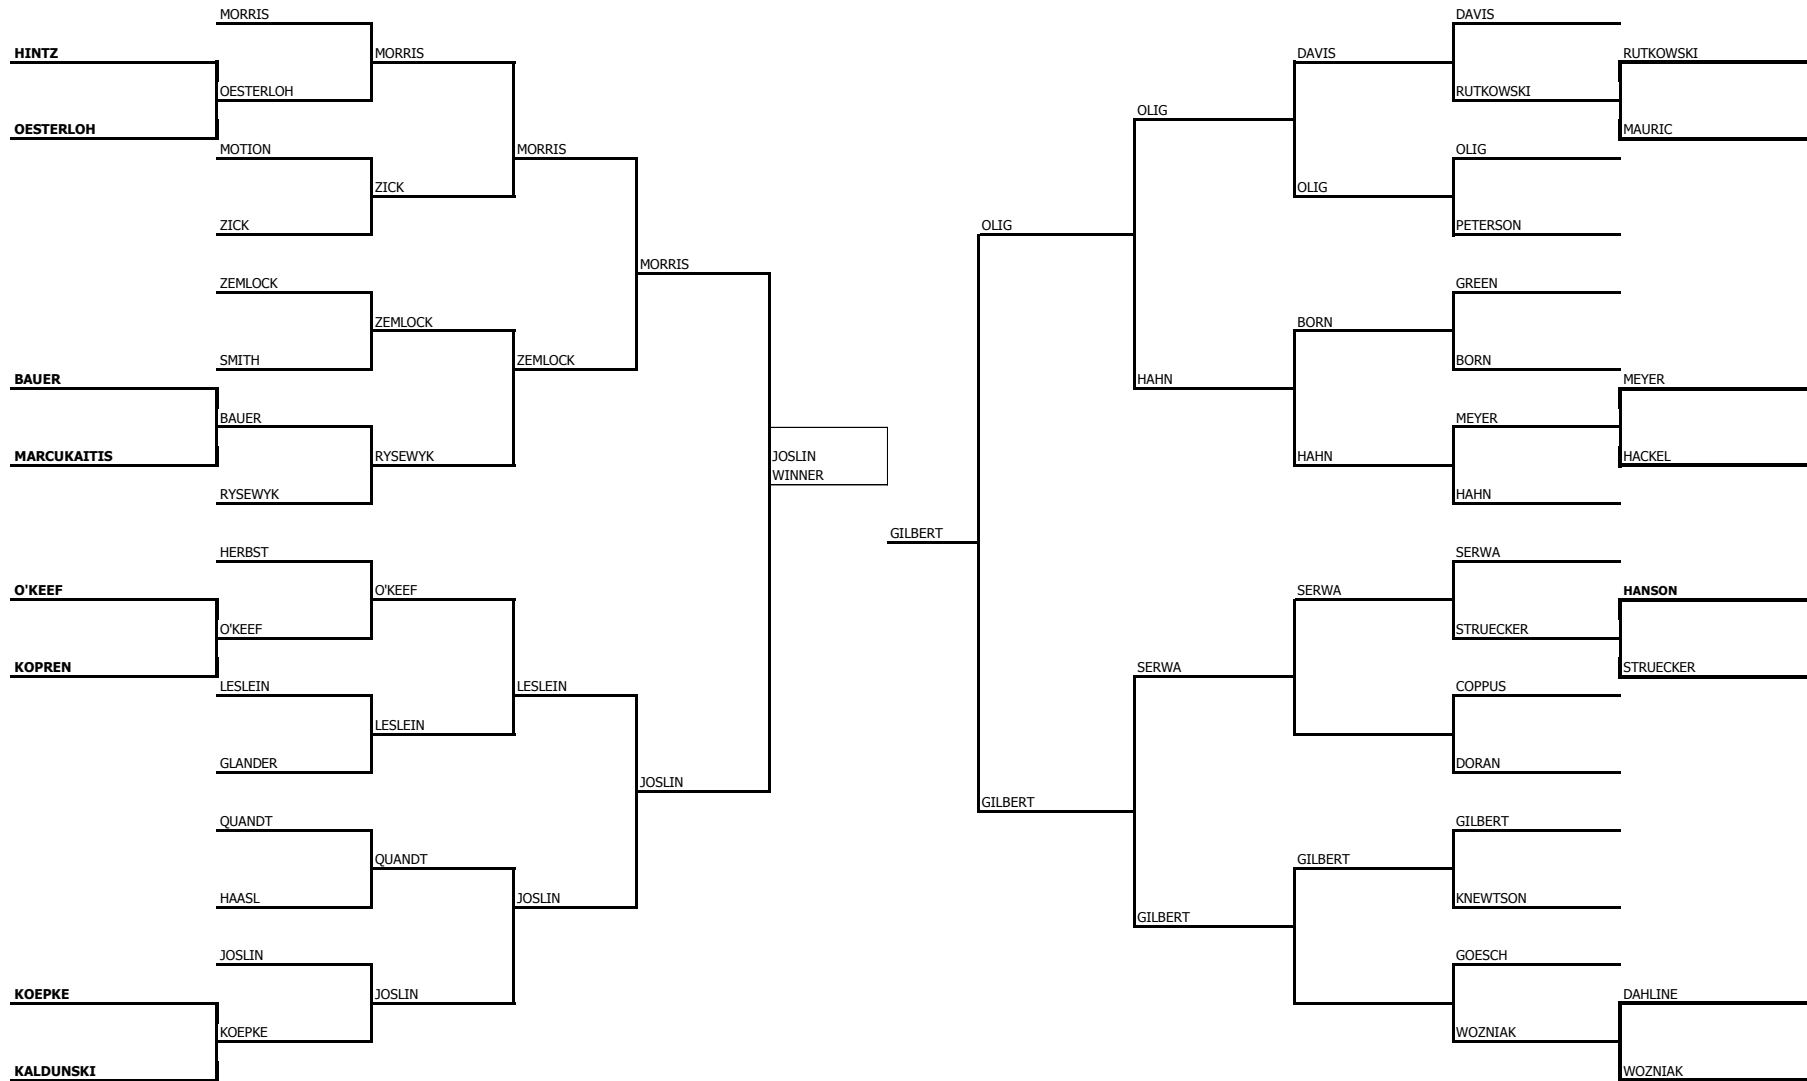

**Womens BB Championship Playoff Schedule ( All times are approximate)**

**Womens BB Consolation Playoff Schedule ( All times are approximate)**