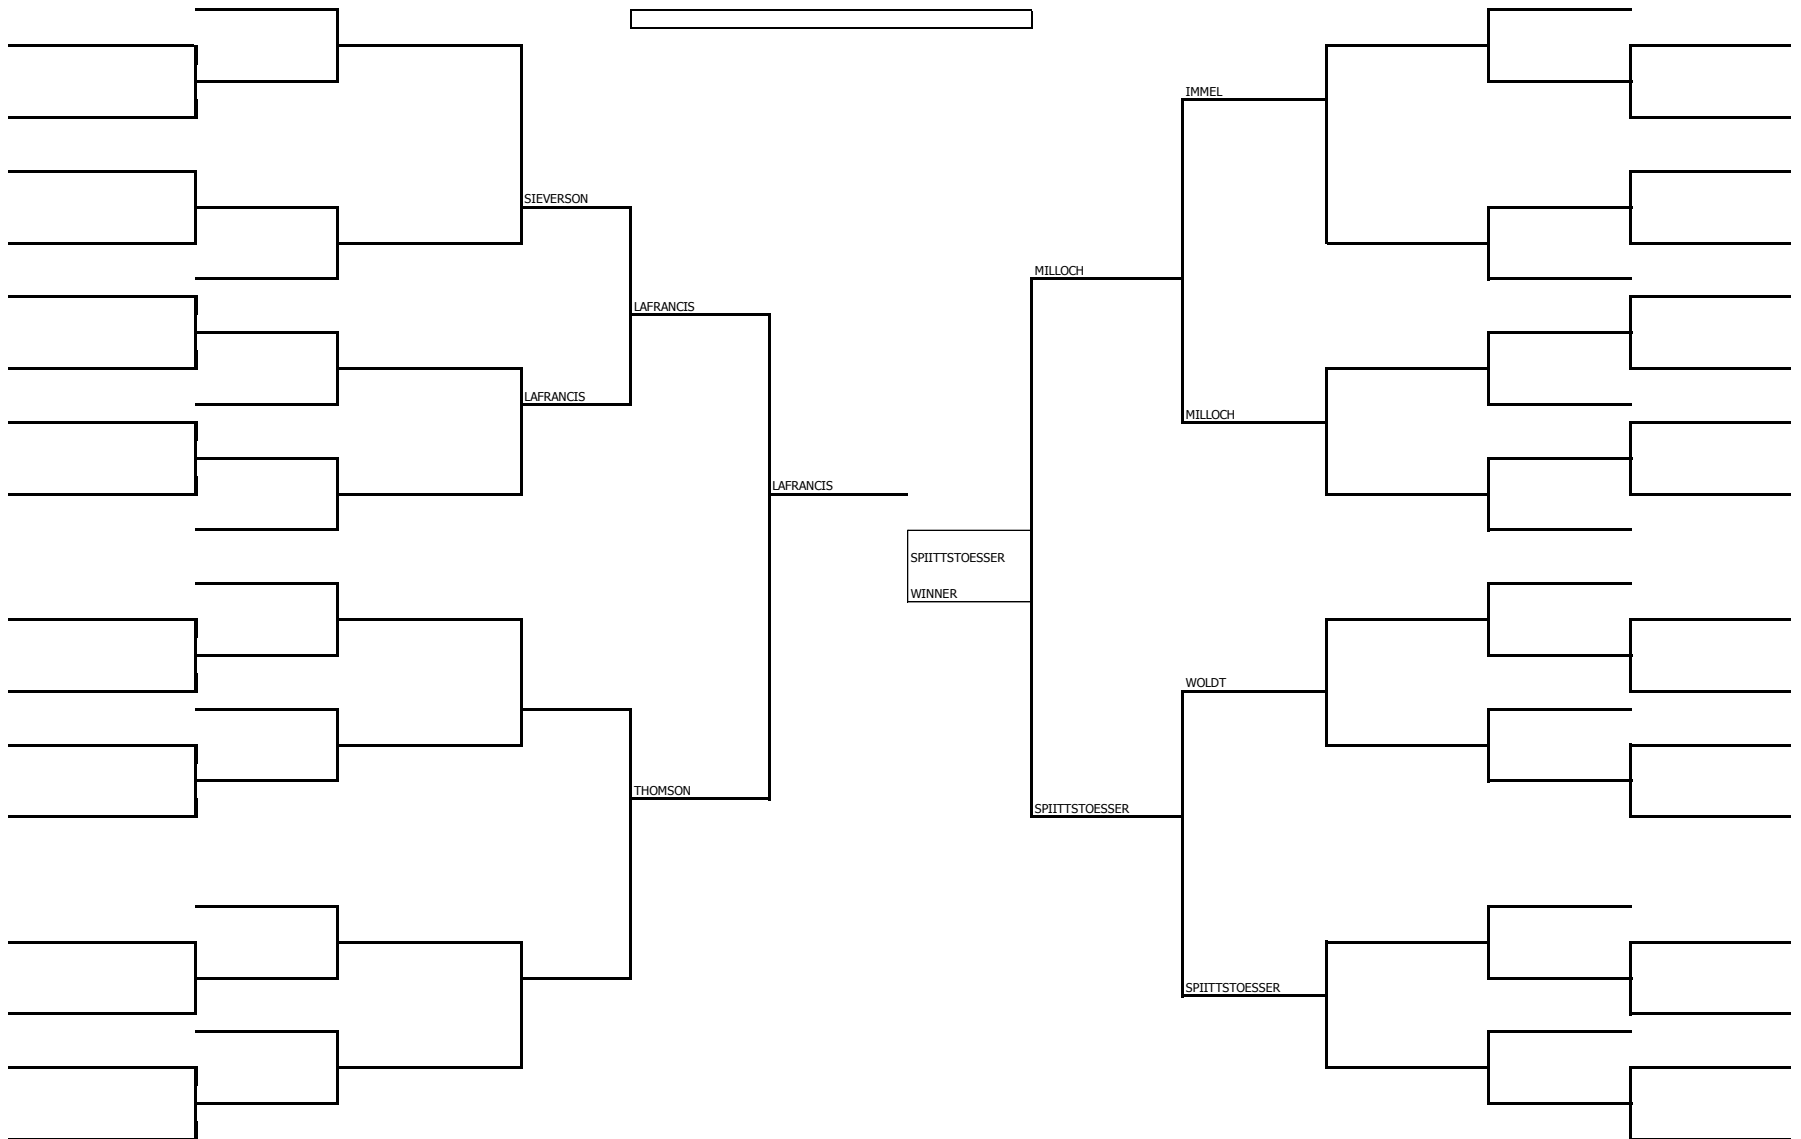

Womens A Championship Playoff Schedule (All times are approximate)

Round 1 / 2:00

Round 2 / 2:30
Round 3 / 3:00

Round 4 / 3:30

Quarters / 4:15

Semi's / 5:00

Semi's / 5:00

Quarters / 4:15

Round 4 / 3:30

Round 2 / 2:30
Round 3 / 3:00

Round 1 / 2:00

Womens A Consolation Playoff Schedule (All times are approximate)