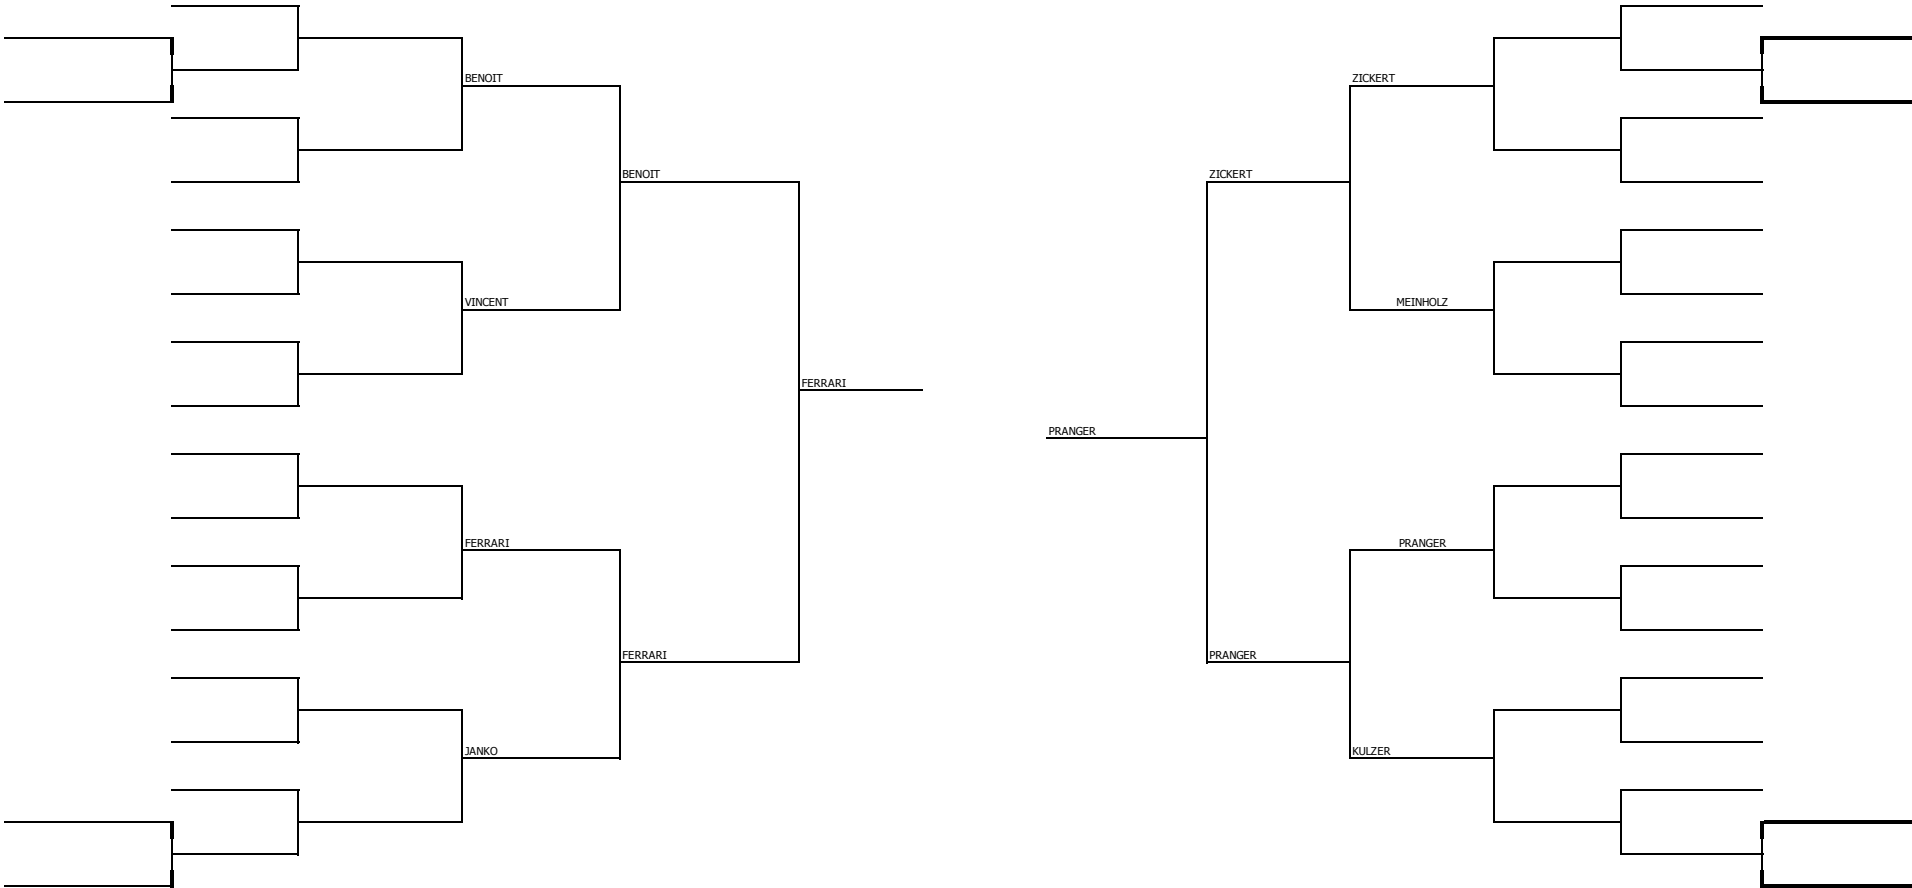

MENS BB FLIGHT 1 Championship Playoff Schedule ( All times are approximate)

**MENS BB FLIGHT 1 Consolation Playoff Schedule ( All times are approximate)**

Round 1 / 2:00

Round 2 / 2:30  
Round 3 / 3:00

Round 4 / 3:30

Round 5 / 4:15

Quarter's / 5:00

semi's / 5:45

Quarter's / 5:00

Round 5 / 4:15

Round 4 / 3:30

Round 2 / 2:30  
Round 3 / 3:00

Round 1 / 2:00