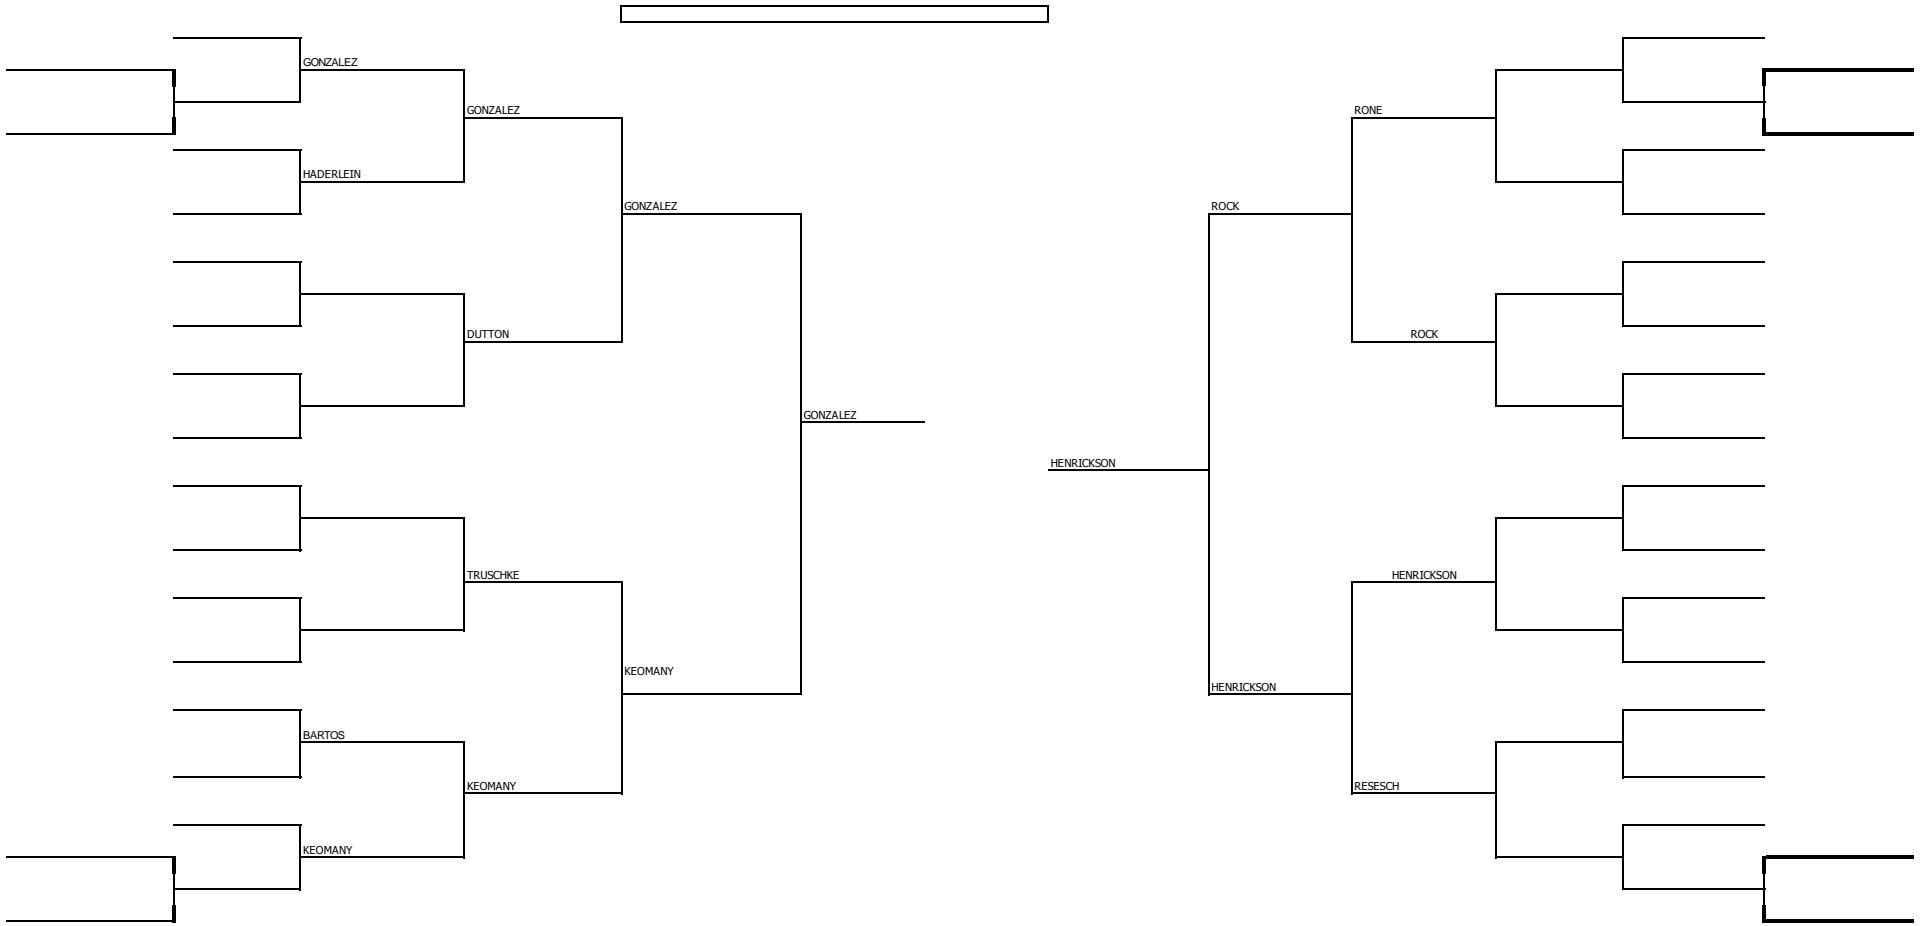

MENS BB FLIGHT 1 Championship Playoff Schedule ( All times are approximate)

**MENS BB FLIGHT 1 Consolation Playoff Schedule ( All times are approximate)**

Round 1 / 2:00

Round 2 / 2:30  
Round 3 / 3:00

Round 4 / 3:30

Round 5 / 4:15

Quarter's / 5:00

semi's / 5:45

Quarter's / 5:00

Round 5 / 4:15

Round 4 / 3:30

Round 2 / 2:30  
Round 3 / 3:00

Round 1 / 2:00

MENS BB - FLIGHT 2 Championship Playoff Schedule ( All times are approximate)

**MENS BB FLIGHT 2 Consolation Playoff Schedule ( All times are approximate)**

Round 1 / 2:00      Round 2 / 2:30      Round 4 / 3:30      Round 5 / 4:15      Quarter's / 5:00      semi's / 5:45      Quarter's / 5:00      Round 5 / 4:15      Round 4 / 3:30      Round 2 / 2:30      Round 3 / 3:00      Round 1 / 2:00