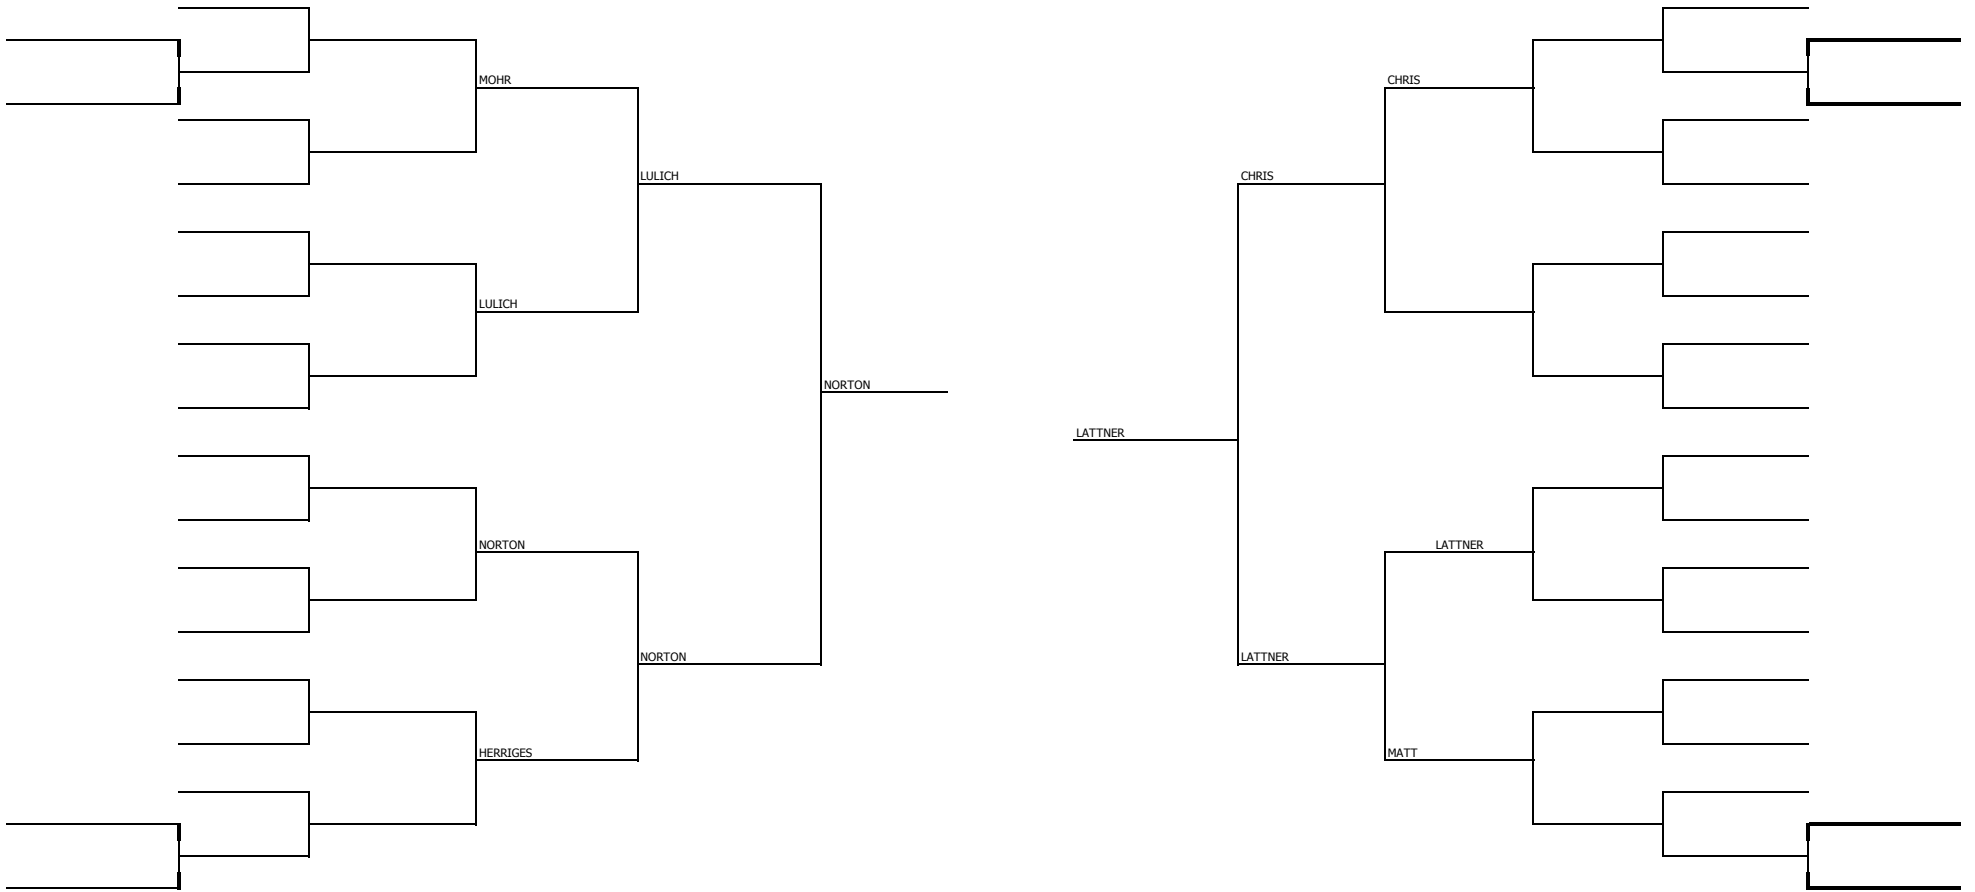

MENS BB - FLIGHT 2 Championship Playoff Schedule (All times are approximate)